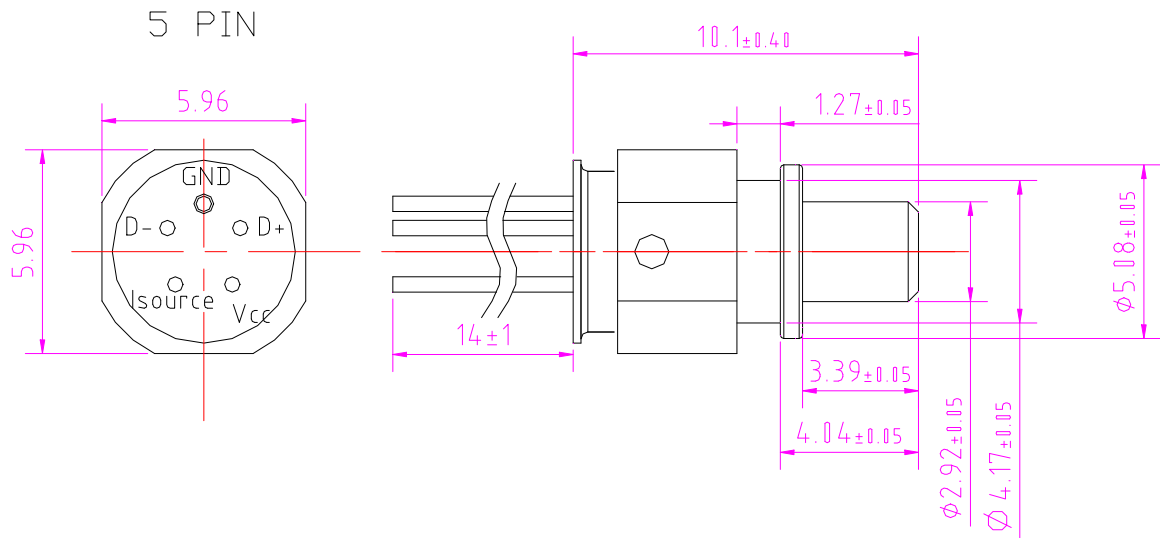

ROSA LC 1250 1310nm

Features:

Pin Description:

Outline:

Order Information:

RX1250 — — LC

Statement